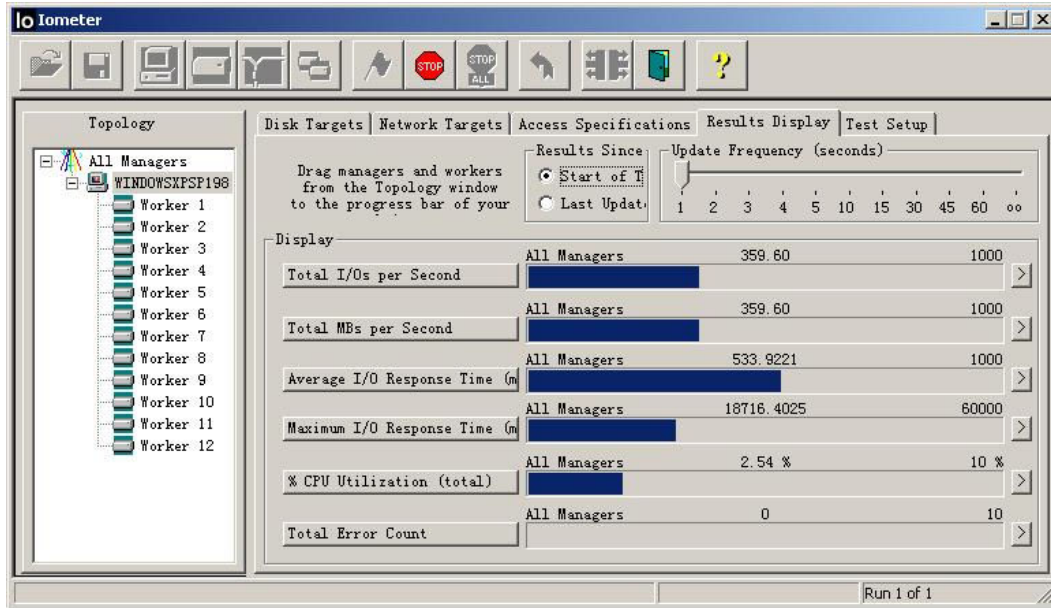

File 4.00GB File 9% of disk

Test: Dual Stream Only

Start Test

Close

All tests results are in MB/Sec. Dual Stream

IOMETER 测试结果

4GB 文件 100%顺序读

4GB 文件 100%顺序写